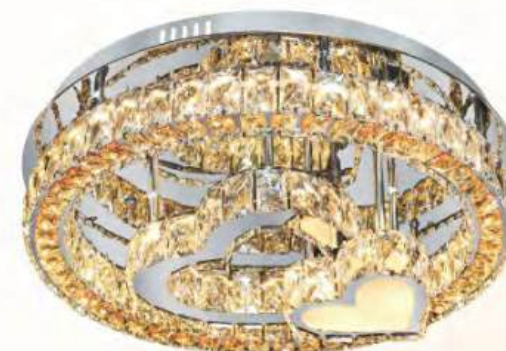

NC 278

Ø 500 x H200

LED 80W

5.510.000đ