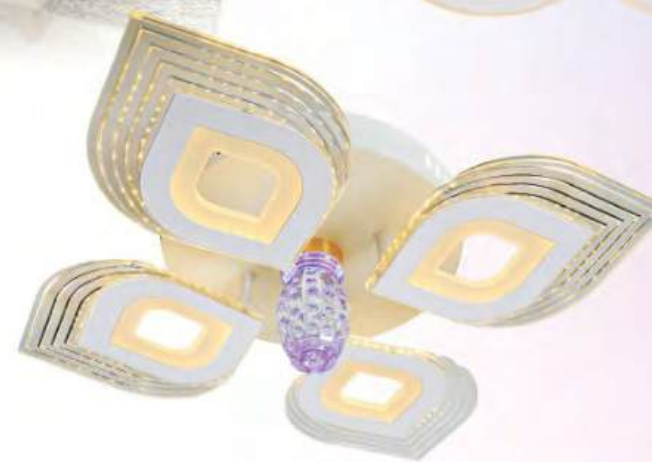

Ø 500 x H110

LED 160W

1.975.000đ

NC 0641

Ø 550 x H190

LED 120W

1.731.000đ

NAM LONG Netyltel®
Lighting Decor