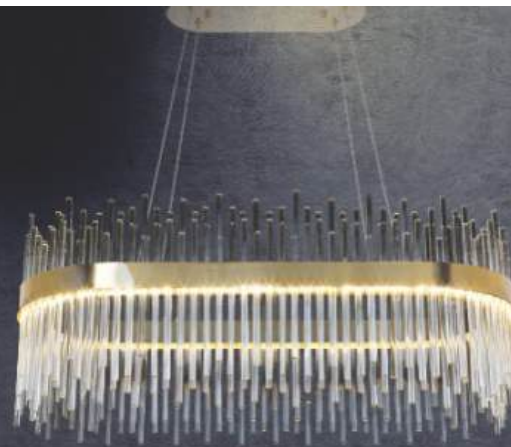

NAM LONG Netviet
Lighting Decor

*Đèn Chandelier K9
Tran Đẹp Kim*

NB 8001 B

Ø 800-300 x H300 + 700
LED ●●●●
5.700.000đ

NB 8001 A

Ø 600 x H300 + 700
LED ●●●●
4.750.000đ

NB 8002 A

Ø 600 x H260 + 700
LED ●●●●
4.250.000đ