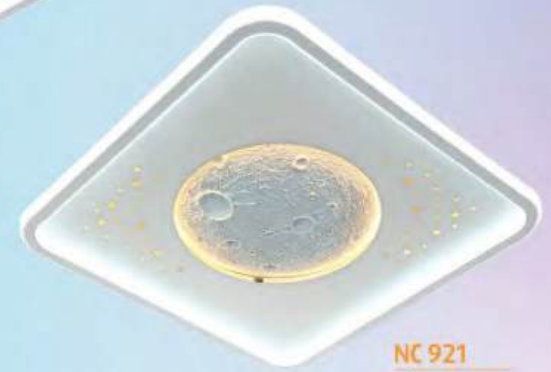

□ 500 x H80
LED 160W ●●●
2.100.000đ

NC 920

□ 500 x H50
LED 160W ●●●
2.820.000đ

NC 846

□ 470 x H80
LED 160W ●●●
2.100.000đ

NC 844

□ 500 x H80
LED 160W ●●●
2.100.000đ

NC 921