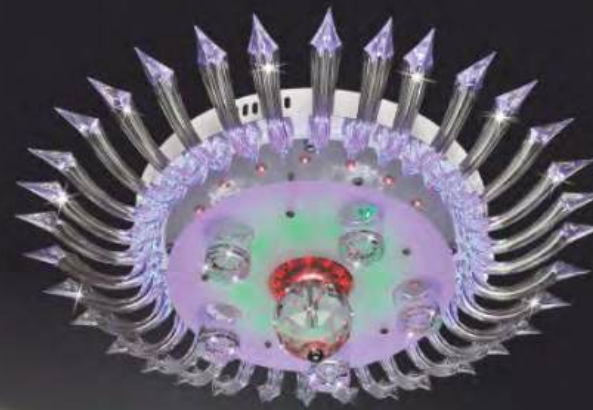

NC 2140 Ø 600

LED đổi màu
Cầu xoay
3.400.000đ