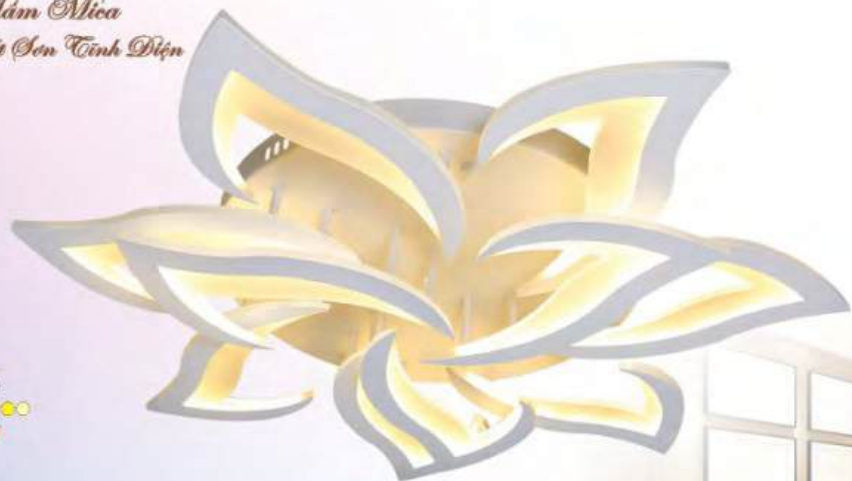

NC 963 A

Ø 800 x H110

LED 160W

2.550.000đ

NC 963 B

Ø 900 x H110

LED 200W

2.940.000đ