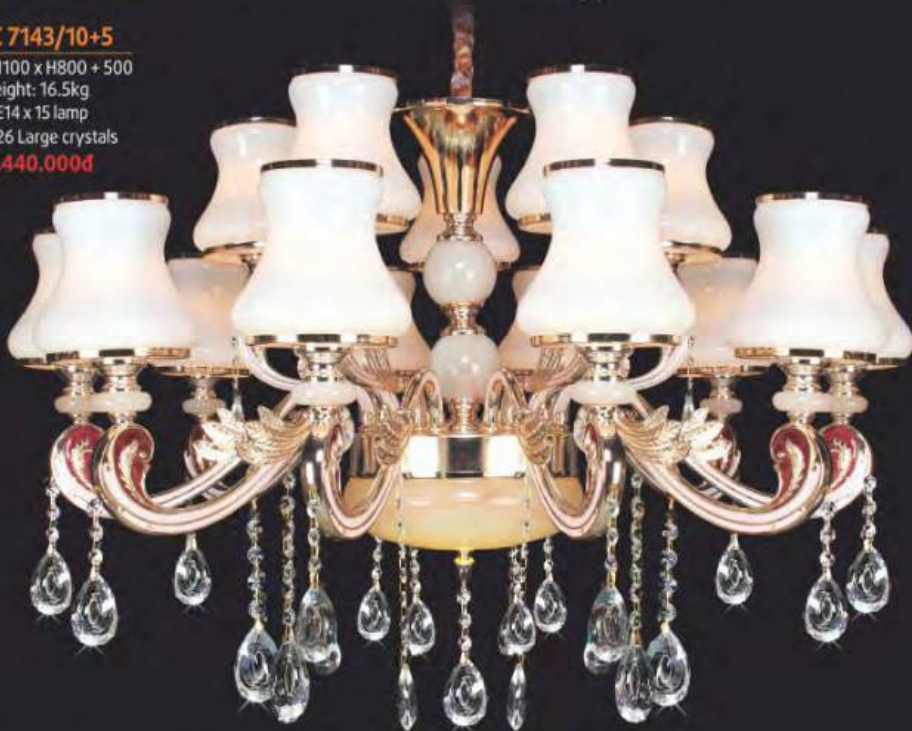

NC 7143/10+5

Ø 1100 x H800 + 500
Weight: 16.5kg
E14 x 15 lamp
26 Large crystals
11.440.000đ

173
NAM LONG Netviet®

NAM LONG Netviet®
lighting Decor

*Đèn Chùm Nến
Chân Đèn Hợp Kim
Màu Vàng 24k*

NC 6621/16+8+4

Ø 1000 x H1100 + 400
Weight: 17kg
E14 x 28 lamp
22.190.000đ