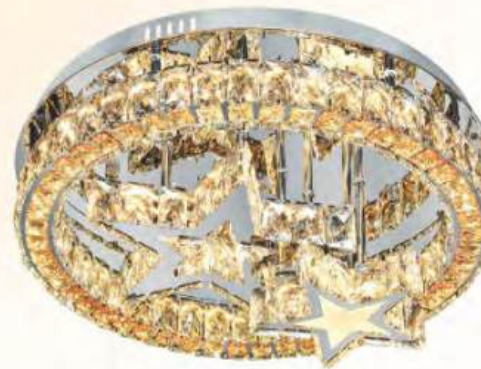

NC 280

Ø 500 x H200

LED 80W

5.510.000đ

NC 6041

Ø 500 x H120

LED 80W

4.210.000đ