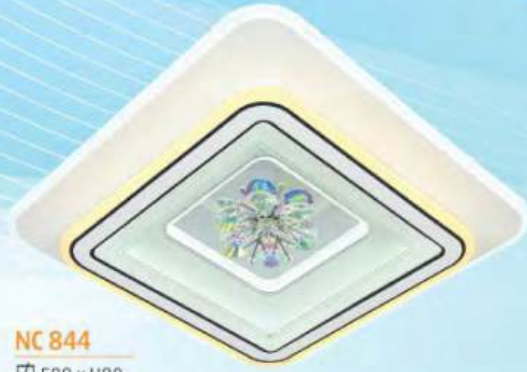

□ 500 x H80
LED 160W ●●●
2.100.000đ

NC 920

□ 500 x H50
LED 160W ●●●
2.820.000đ

NC 846

□ 470 x H80
LED 160W ●●●
2.100.000đ

NC 844

□ 500 x H80
LED 160W ●●●
2.100.000đ

NC 921