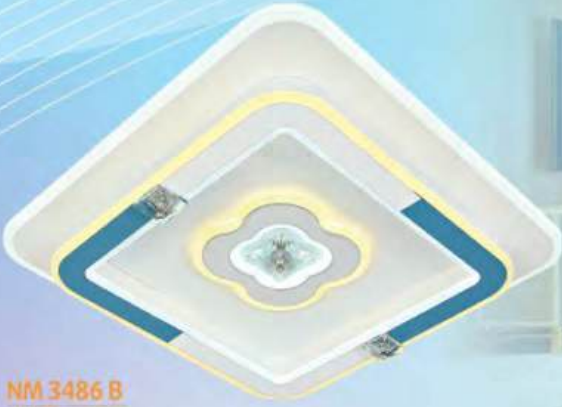

NAM LONG Netyltel®
Lighting Designer

Đèn Mâm Mica

Chân Đèn Sắt Sơn Tĩnh Điện

NM 3486 A

□ 500 x H100
LED 160W ●●●●
2.060.000đ

NM 3486 B

□ 500 x H100
LED 160W ●●●●
2.060.000đ