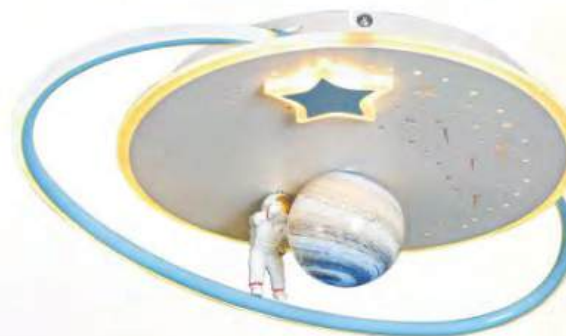

NAM LONG Netvief
Lighting Design

Đèn Mâm Mica

Chân Đèn Sắt Sơn Tĩnh Điện

NC 355

Ø 500 x H150

LED 30W

3.490.000đ

NC 058

Ø 500 x H100

LED 30W

2.320.000đ